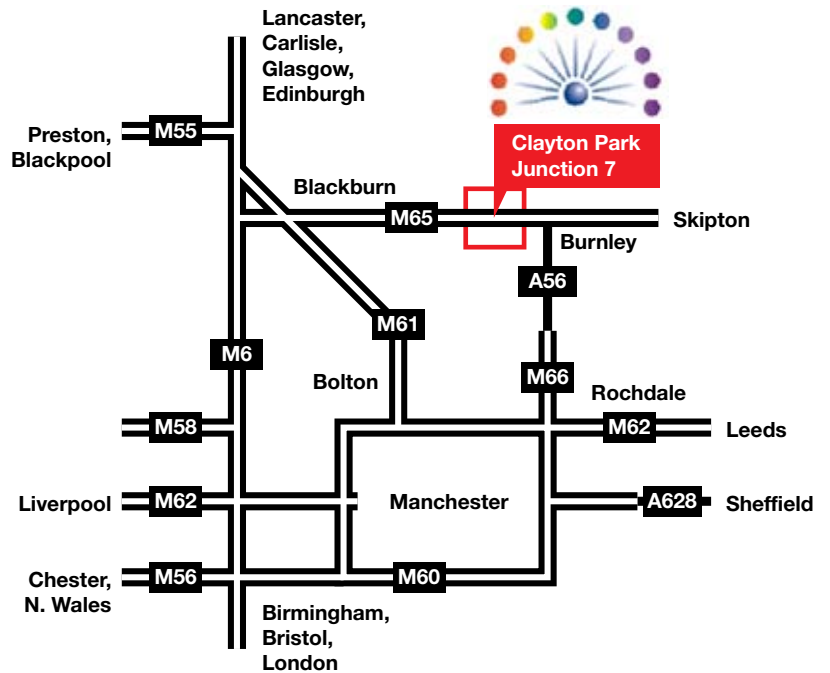

### HOW TO FIND US

- Clayton Park Conference & Learning Centre is located immediately off Junction 7 of the M65
- At the roundabout follow the sign for A6185 Clitheroe onto Dunkenhalgh Way
- Straight through the traffic lights to the Junction 7 Business Park Gatehouse, where staff will give parking directions:  
 Follow the Blue signs directing you left for Conference Centre Parking
- Reception for the Clayton Park Conference & Learning Centre is situated on the ground floor of the building parallel with Blackburn Road. The entrance is directly opposite to the Junction 7 Gatehouse

### PUBLIC TRANSPORT

#### Nearest railway station

Accrington (approx. 3 miles)

#### Local bus services

(Stops outside Junction 7 Business Park)

- 2 Accrington / Great Harwood
- 152 Preston / Burnley

For timetable details please contact Transport Information: **0870 6082608**